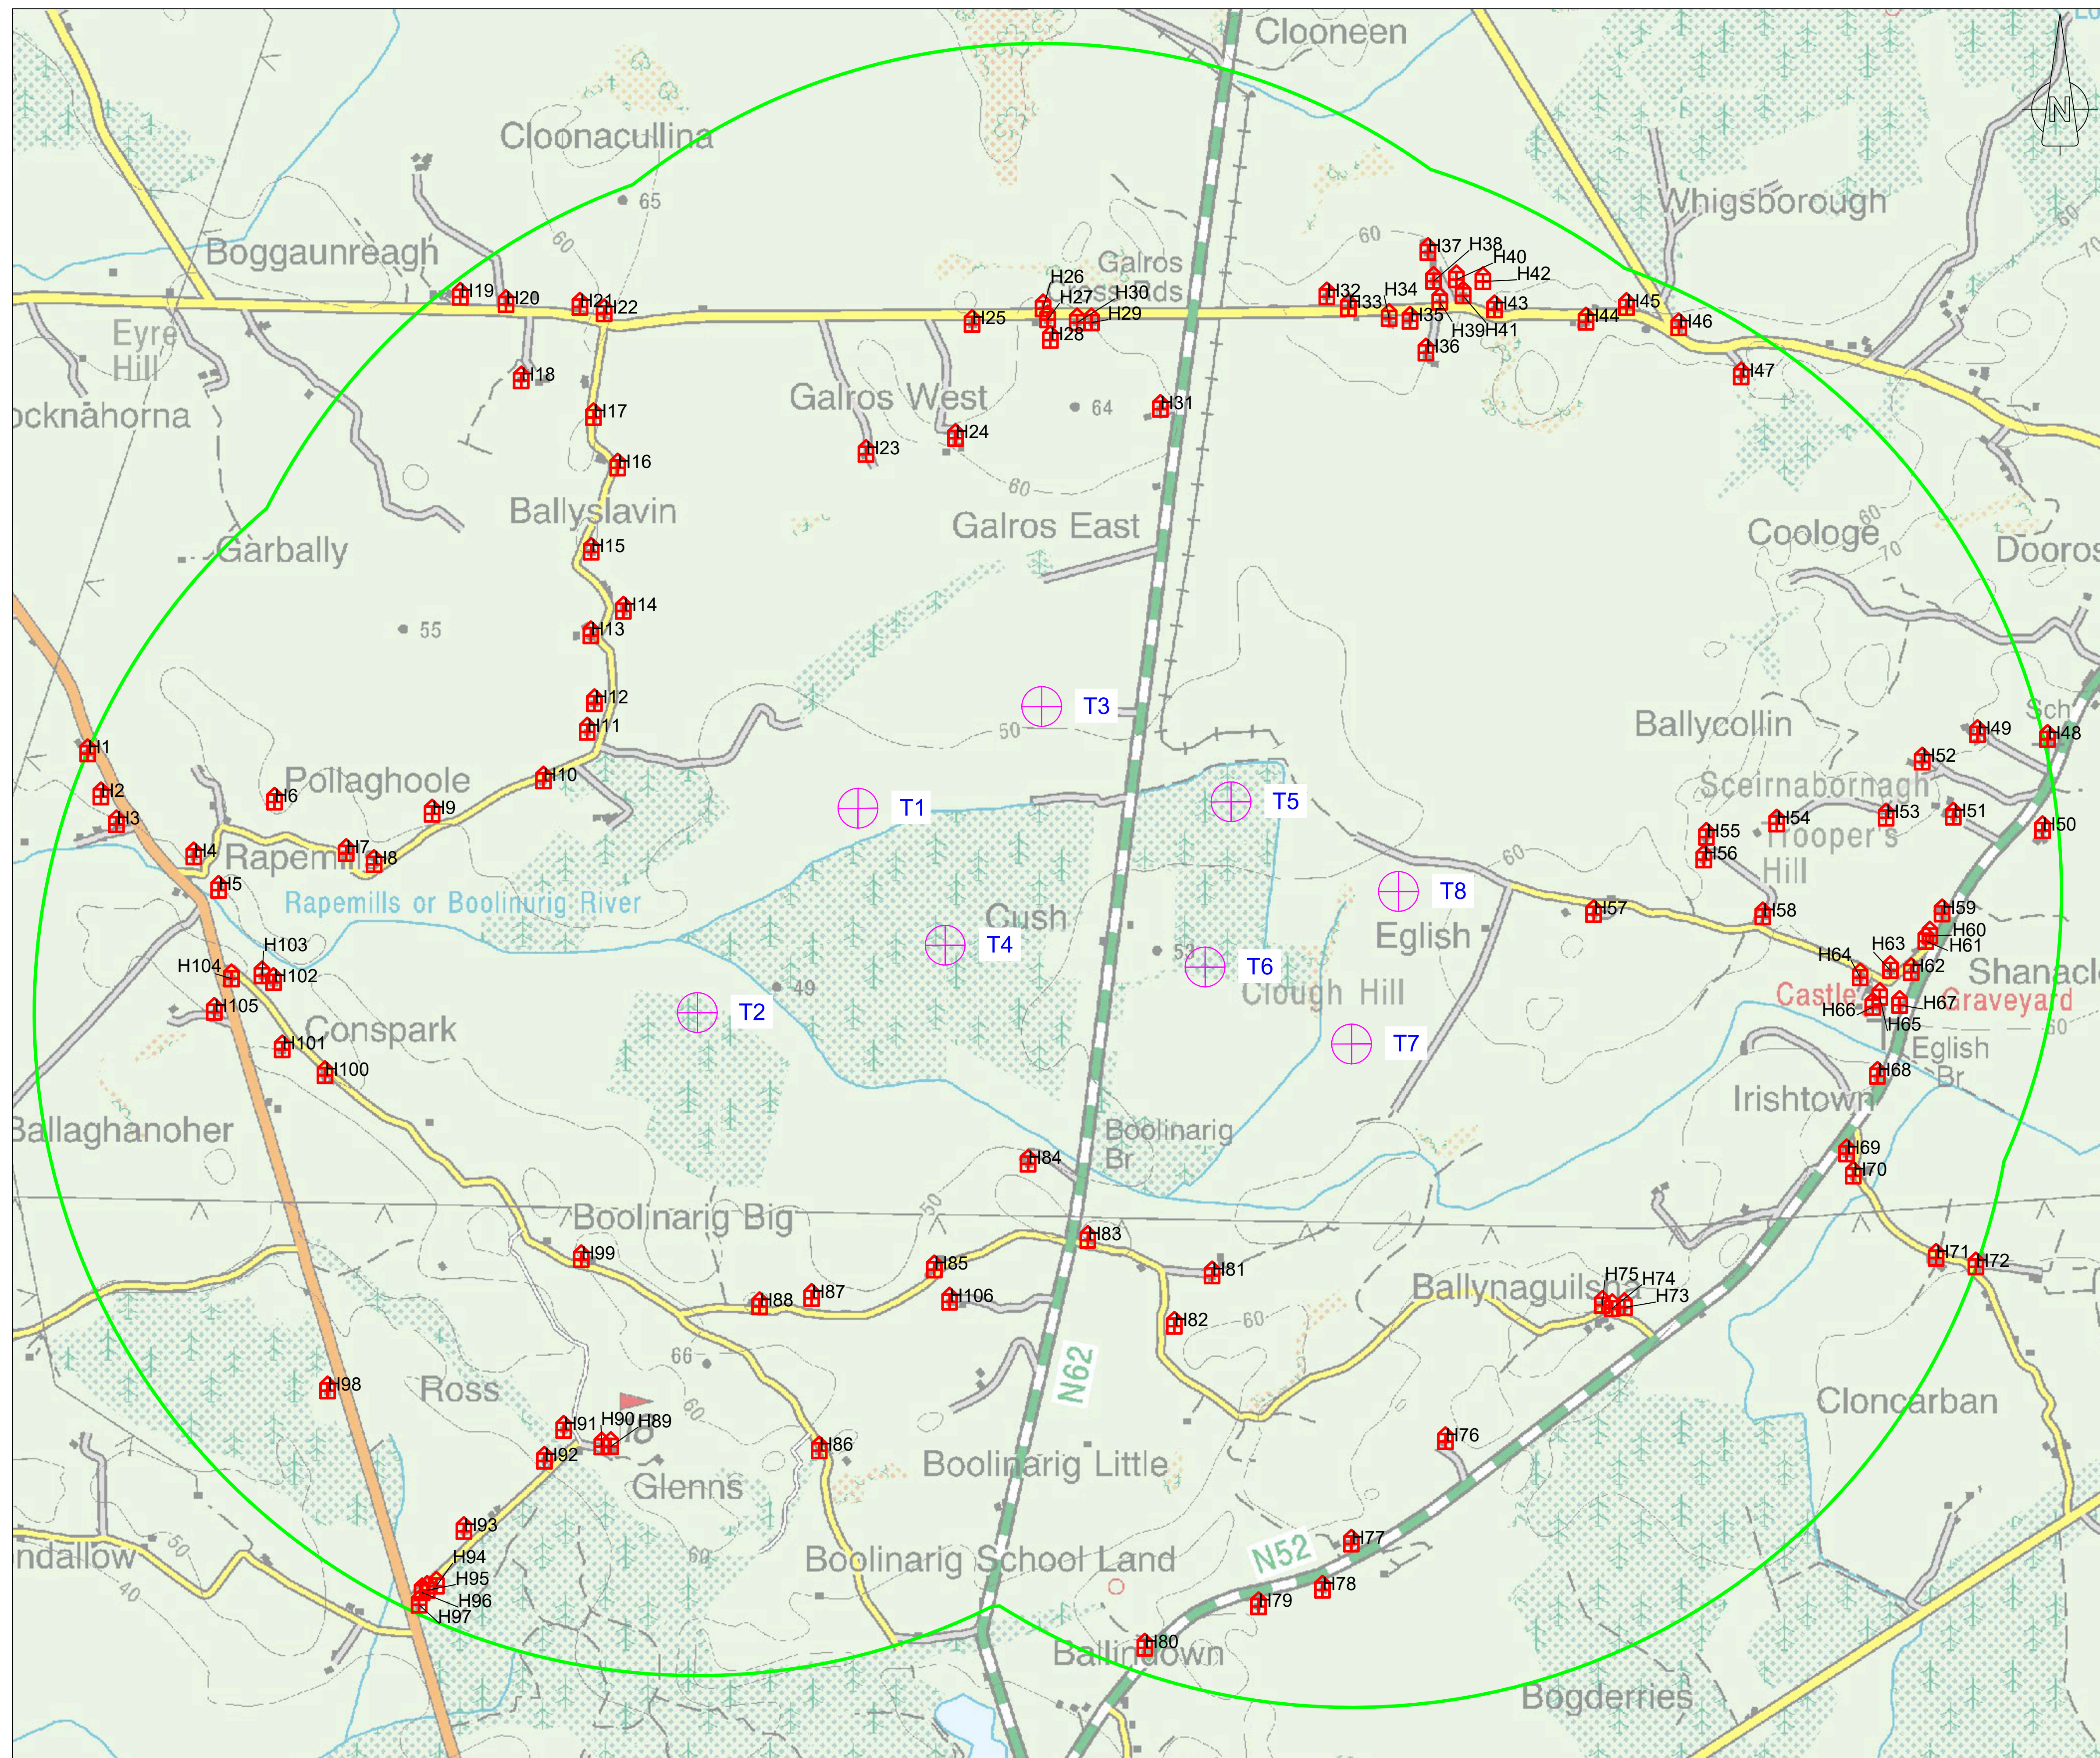

Cush Wind Farm

Environmental Impact Assessment Report

Annex 12.1: Dwellings Map

Cush Wind Limited

Galetech Energy Services
Clondargan, Stradone, Co. Cavan Ireland
Telephone +353 49 555 5050
www.galetechenergy.com

Legend:
 Turbines Locations 
 Dwelling Locations 
 Area within 2000m (10 x tip height) of a turbine 

Date: Rev: Description: Drawn By:

Prepared by:

Galetech Energy Services,
 Clondorgan,
 Stradone,
 Co. Cavan

Client:
Cush Wind Ltd

Job Title:
Cush Wind Farm

Drawing Title:
Dwelling Map

Drawing No.: CUS_PAS_EIAR_018 Revision No.: 0

Scale: (A1) 1:10,000 Date: 05/12/2023

Drawn By: C.M.P Checked By: D.O Confirmed By: S.C.

OS © Licence: EN 0062923; OS Map Ref. Nos. 3643, 3644, 3701, 3702 & 3759